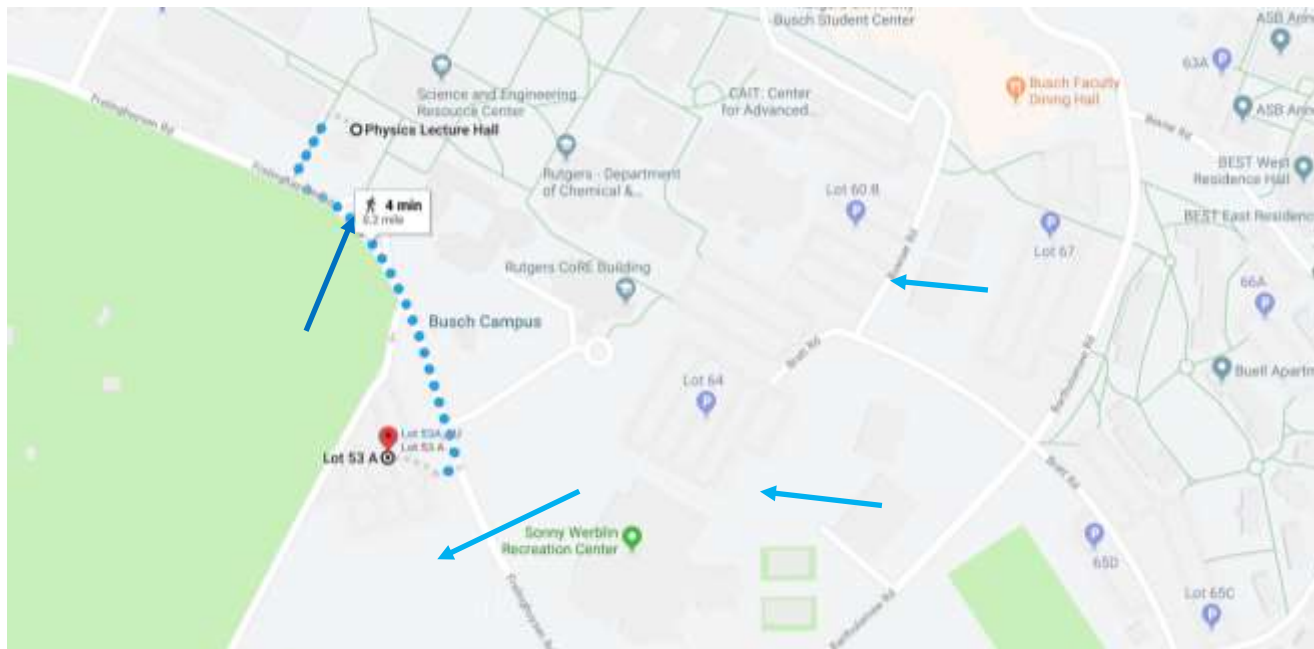

21st Annual Rutgers Faraday Holiday Children's Lecture

Location: Physics Lecture Hall: 120 Frelinghuysen Road Busch Campus in Piscataway

Visitors may park in Lots 53A, 64, 60A & 60B without permits. However, guests must use the below link to register their vehicle for parking. Please register here:

<https://rudots.nupark.com/events/Events/Register/29789a42-956a-41fd-8550-bacd5130ee59>

Until this process is completed vehicles are not registered and guests may receive a citation.

[VIEW IN GOOGLE MAPS](#)

Special event parking and special event permits are only for visitors to the University which does not include free metered parking. Faculty, Staff, and Students must park only in lots they are authorized to park in. If there are any issues with parking or parking registration, please email npamula@physics.rutgers.edu.

For Directions to Physics Lecture Hall see <http://www.physics.rutgers.edu/dev/directions.shtml>

21st Annual Rutgers Faraday Holiday Children's Lecture

(3 identical shows ~1 hr. 30 min. length + 1 hr preshow lobby demos)

Fri. Dec. 7, 2018 Preshow Demos start at 6 PM; Show 7-8:30 PM. [Show in evening.]

Sat. Dec. 8, 2018 Preshow Demos start at 2 PM; Show 3-4:30 PM. [Show in afternoon.]

Sun. Dec. 9, 2018 Preshow Demos start at Noon; Show 1-2:30 PM. [Show in afternoon.]

[Overflow seating accommodated, via an Internet TV link to an adjacent classroom (SERC 117), is being worked upon.]

A previous show is always available at the link below:

<https://www.youtube.com/watch?v=I506O4tYaKY>

The 20th Anniversary 2017 show is at the link below

<https://www.youtube.com/watch?v=GTQVMen1w5Q>